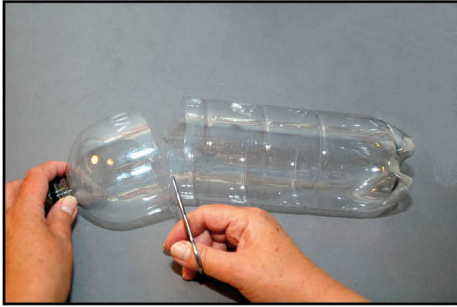

THE FALL

GENESIS 3:1-4:1

YOU WILL NEED:

- TEMPLATE PRINTED ONTO WHITE CARD
- 2 LITRE PLASTIC BOTTLE
- SCISSORS
- GLUE
- GREEN TISSUE PAPER
- COLOURED CIRCLE STICKERS
- COLOURED PENCILS OR FELT TIPS
- TOILET ROLL OR HALF A KITCHEN ROLL
- TAPE

STEP 1: COLOUR IN SNAKE ON TEMPLATE 1

STEP 2: CUT OUT SNAKE

STEP 3: CUT INTO THE SPIRAL OF THE SNAKE

STEP 4: SPIRAL THE SNAKE AROUND THE TOILET ROLL, SECURING IT WITH TAPE AT EACH END

STEP 5: CUT THE HEAD OFF THE BOTTLE

STEP 6: CUT THE VERY TOP OFF
NOTE: THIS STEP CAN BE SKIPPED IF SHORT OF TIME

STEP 7: CUT THE EDGE TO MAKE IT WAVY

STEP 8: COVER IT WITH GREEN TISSUE PAPER

STEP 9: COVER IT WITH COLOURED STICKERS TO BE THE FRUIT