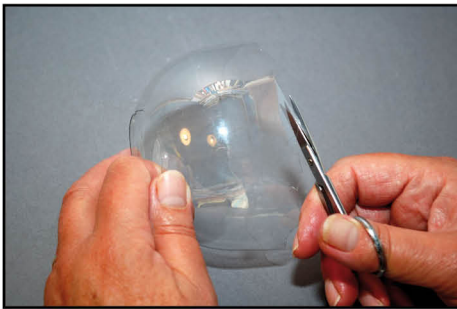

STEP 1: COLOUR IN SNAKE ON TEMPLATE 1

STEP 2: CUT OUT SNAKE

STEP 3: CUT INTO THE SPIRAL OF THE SNAKE

STEP 4: SPIRAL THE SNAKE AROUND THE TOILET ROLL, SECURING IT WITH TAPE AT EACH END

STEP 5: CUT THE HEAD OFF THE BOTTLE

STEP 6: CUT THE VERY TOP OFF
NOTE: THIS STEP CAN BE SKIPPED IF SHORT OF TIME

STEP 7: CUT THE EDGE TO MAKE IT WAVY

STEP 8: COVER IT WITH GREEN TISSUE PAPER

STEP 9: COVER IT WITH COLOURED STICKERS TO BE THE FRUIT