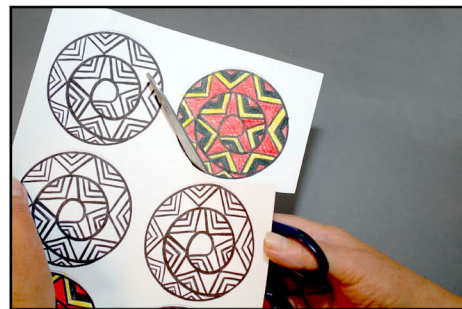

THE FALL

GENESIS 3:1-4:1

YOU WILL NEED:

- TEMPLATE PRINTED ONTO WHITE CARD
- 2 LITRE PLASTIC BOTTLE
- SCISSORS
- GLUE
- GREEN TISSUE PAPER
- COLOURED CIRCLE STICKERS
- COLOURED PENCILS OR FELT TIPS
- TOILET ROLL OR HALF A KITCHEN ROLL
- TAPE

STEP 1: COLOUR IN SNAKE ON TEMPLATE 1

STEP 2: CUT OUT SNAKE

STEP 3: CUT INTO THE SPIRAL OF THE SNAKE

STEP 4: SPIRAL THE SNAKE AROUND THE TOILET ROLL, SECURING IT WITH TAPE AT EACH END

STEP 5: CUT THE HEAD OFF THE BOTTLE

STEP 6: CUT THE VERY TOP OFF
NOTE: THIS STEP CAN BE SKIPPED IF SHORT OF TIME

STEP 7: CUT THE EDGE TO MAKE IT WAVY

STEP 8: COVER IT WITH GREEN TISSUE PAPER

STEP 9: COVER IT WITH COLOURED STICKERS TO BE THE FRUIT

STEP 5: CUT OUT SANDAL SHAPE ON TEMPLATE 3

STEP 6: STICK SANDAL SHAPE ONTO CEREAL BOX

STEP 7: CUT OUT AROUND SANDAL SHAPE

STEP 8: FOLD TOES ALONG DOTTED LINE

STEP 9: STICK TOES ONTO THE END OF THE SANDAL

STEP 10: STICK SNAKE'S TAIL ONTO THE MARKED AREA