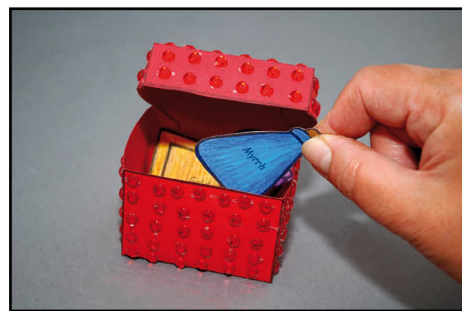

THE WISE MEN VISIT JESUS

MATTHEW 2:1-12

YOU WILL NEED:

- TEMPLATE 1 PRINTED ONTO WHITE CARD
- TEMPLATE 2 PRINTED ONTO COLOURED CARD
- SCISSORS
- DOUBLE-SIDED TAPE OR TAPE
- COLOURED PENCILS OR FELT TIPS
- STICKERS, STICK-ON JEWELS OR GLITTER

STEP 1: COLOUR IN TEMPLATE 1

STEP 2: CUT OUT TEMPLATE 1

STEP 3: CUT OUT TEMPLATE 2

STEP 4: CUT INTO FLAPS ON LID

STEP 5: FOLD ALONG DOTTED LINES AND USE THE FLAPS TO MAKE A BOX

STEP 6: USE THE FLAPS TO MAKE A LID

STEP 7: DECORATE THE CHEST WITH STICKERS, JEWELS OR GLITTER

STEP 8: PUT THE TEMPLATE 1 PIECES INSIDE THE CASKET

**FOR A SHORTER SESSION:
PREPARE STEP 3 AND 4
FOR A SHORTER SESSION STILL:
PREPARE STEP 2**