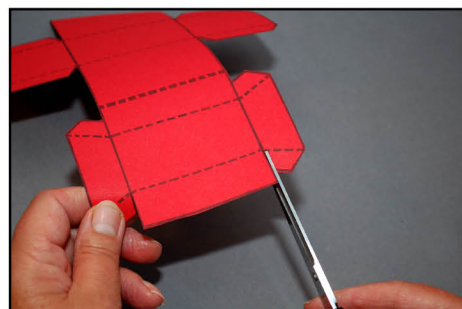

THE WISE MEN VISIT JESUS

MATTHEW 2:1-12

YOU WILL NEED:

- TEMPLATE 1 PRINTED ONTO WHITE CARD
- TEMPLATE 2 PRINTED ONTO COLOURED CARD
- SCISSORS
- DOUBLE-SIDED TAPE OR TAPE
- COLOURED PENCILS OR FELT TIPS
- STICKERS, STICK-ON JEWELS OR GLITTER

STEP 1: COLOUR IN TEMPLATE 1

STEP 2: CUT OUT TEMPLATE 1

STEP 3: CUT OUT TEMPLATE 2

STEP 4: CUT INTO FLAPS ON LID

STEP 5: FOLD ALONG DOTTED LINES AND USE THE FLAPS TO MAKE A BOX

STEP 6: USE THE FLAPS TO MAKE A LID

STEP 7: DECORATE THE CHEST WITH STICKERS, JEWELS OR GLITTER

STEP 8: PUT THE TEMPLATE 1 PIECES INSIDE THE CASKET

**FOR A SHORTER SESSION:
PREPARE STEP 3 AND 4
FOR A SHORTER SESSION STILL:
PREPARE STEP 2**

STEP 1: COLOUR IN TEMPLATE 1

STEP 2: CUT OUT TEMPLATE 1

STEP 3: CUT OUT TEMPLATE 2

STEP 4: CUT OUT TEMPLATE 3

**STEP 5: FOLD TEMPLATE 3
ALONG DOTTED LINE**

**STEP 6: STICK THE FLAP TO
TEMPLATE 2 USING
DOUBLE-SIDED TAPE**