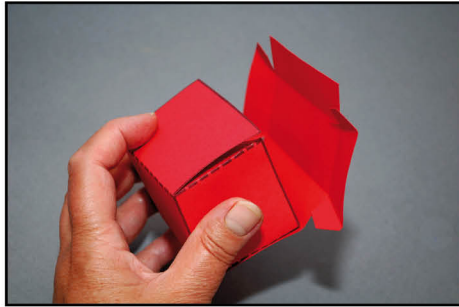

THE WISE MEN VISIT JESUS

MATTHEW 2:1-12

YOU WILL NEED:

- TEMPLATE 1 PRINTED ONTO WHITE CARD
- TEMPLATE 2 PRINTED ONTO COLOURED CARD
- SCISSORS
- DOUBLE-SIDED TAPE OR TAPE
- COLOURED PENCILS OR FELT TIPS
- STICKERS, STICK-ON JEWELS OR GLITTER

STEP 1: COLOUR IN TEMPLATE 1

STEP 2: CUT OUT TEMPLATE 1

STEP 3: CUT OUT TEMPLATE 2

STEP 4: CUT INTO FLAPS ON LID

STEP 5: FOLD ALONG DOTTED LINES AND USE THE FLAPS TO MAKE A BOX

STEP 6: USE THE FLAPS TO MAKE A LID

STEP 7: DECORATE THE CHEST WITH STICKERS, JEWELS OR GLITTER

STEP 8: PUT THE TEMPLATE 1 PIECES INSIDE THE CASKET

**FOR A SHORTER SESSION:
PREPARE STEP 3 AND 4
FOR A SHORTER SESSION STILL:
PREPARE STEP 2**