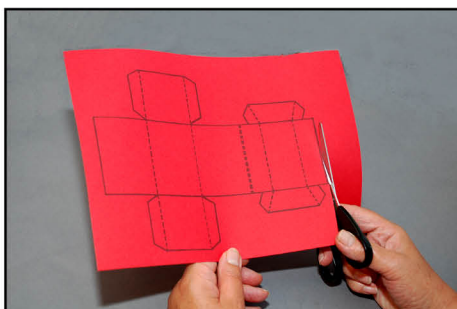

THE WISE MEN VISIT JESUS

MATTHEW 2:1-12

YOU WILL NEED:

- TEMPLATE 1 PRINTED ONTO WHITE CARD
- TEMPLATE 2 PRINTED ONTO COLOURED CARD
- SCISSORS
- DOUBLE-SIDED TAPE OR TAPE
- COLOURED PENCILS OR FELT TIPS
- STICKERS, STICK-ON JEWELS OR GLITTER

STEP 1: COLOUR IN TEMPLATE 1

STEP 2: CUT OUT TEMPLATE 1

STEP 3: CUT OUT TEMPLATE 2

STEP 4: CUT INTO FLAPS ON LID

STEP 5: FOLD ALONG DOTTED LINES AND USE THE FLAPS TO MAKE A BOX

STEP 6: USE THE FLAPS TO MAKE A LID

STEP 7: DECORATE THE CHEST WITH STICKERS, JEWELS OR GLITTER

STEP 8: PUT THE TEMPLATE 1 PIECES INSIDE THE CASKET

**FOR A SHORTER SESSION:
PREPARE STEP 3 AND 4
FOR A SHORTER SESSION STILL:
PREPARE STEP 2**