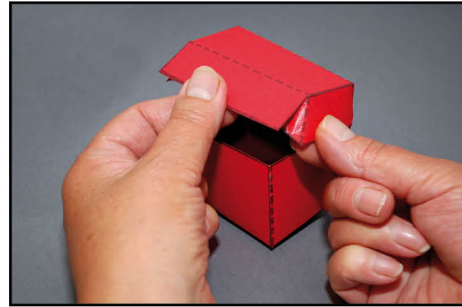

THE WISE MEN VISIT JESUS

MATTHEW 2:1-12

YOU WILL NEED:

- TEMPLATE 1 PRINTED ONTO WHITE CARD
- TEMPLATE 2 PRINTED ONTO COLOURED CARD
- SCISSORS
- DOUBLE-SIDED TAPE OR TAPE
- COLOURED PENCILS OR FELT TIPS
- STICKERS, STICK-ON JEWELS OR GLITTER

STEP 1: COLOUR IN TEMPLATE 1

STEP 2: CUT OUT TEMPLATE 1

STEP 3: CUT OUT TEMPLATE 2

STEP 4: CUT INTO FLAPS ON LID

STEP 5: FOLD ALONG DOTTED LINES AND USE THE FLAPS TO MAKE A BOX

STEP 6: USE THE FLAPS TO MAKE A LID

STEP 7: DECORATE THE CHEST WITH STICKERS, JEWELS OR GLITTER

STEP 8: PUT THE TEMPLATE 1 PIECES INSIDE THE CASKET

**FOR A SHORTER SESSION:
PREPARE STEP 3 AND 4
FOR A SHORTER SESSION STILL:
PREPARE STEP 2**