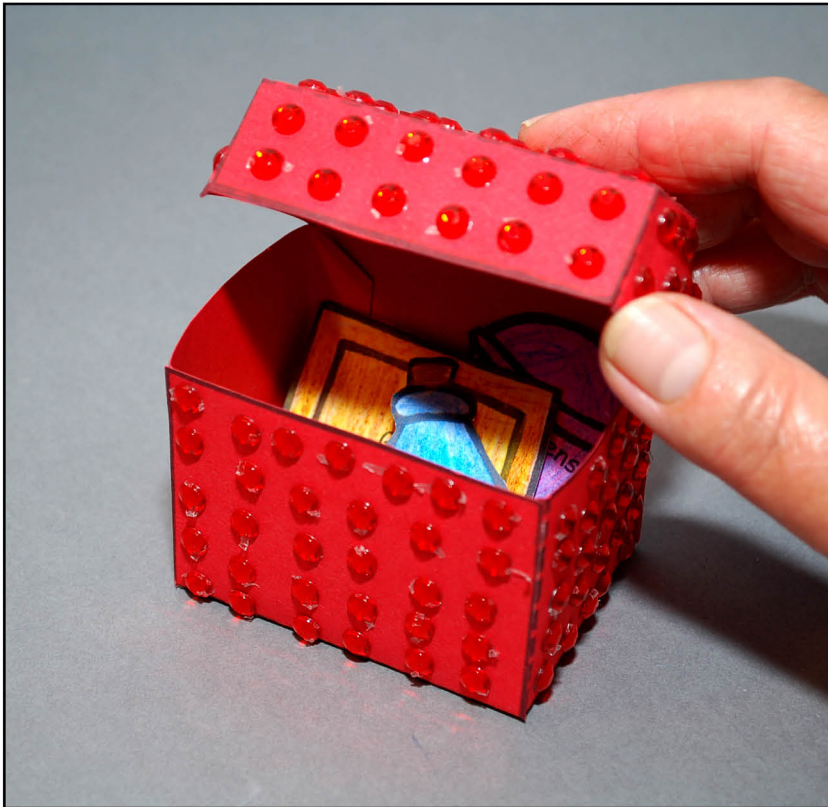

THE WISE MEN VISIT JESUS

MATTHEW 2:1-12

YOU WILL NEED:

- TEMPLATE 1 PRINTED ONTO WHITE CARD
- TEMPLATE 2 PRINTED ONTO COLOURED CARD
- SCISSORS
- DOUBLE-SIDED TAPE OR TAPE
- COLOURED PENCILS OR FELT TIPS
- STICKERS, STICK-ON JEWELS OR GLITTER

STEP 1: COLOUR IN TEMPLATE 1

STEP 2: CUT OUT TEMPLATE 1

STEP 3: CUT OUT TEMPLATE 2

STEP 4: CUT INTO FLAPS ON LID

STEP 5: FOLD ALONG DOTTED LINES AND USE THE FLAPS TO MAKE A BOX

STEP 6: USE THE FLAPS TO MAKE A LID

STEP 7: DECORATE THE CHEST WITH STICKERS, JEWELS OR GLITTER

STEP 8: PUT THE TEMPLATE 1 PIECES INSIDE THE CASKET

**FOR A SHORTER SESSION:
PREPARE STEP 3 AND 4
FOR A SHORTER SESSION STILL:
PREPARE STEP 2**

**GOD SPOKE TO THESE
MEN THROUGH THE
STARS, AND GAVE THEM
AN UNDERSTANDING OF
WHO JESUS WAS AND
WHAT HE HAD COME
TO DO. THEY GAVE HIM
THESE GIFTS AS AN
EXPRESSION OF THIS**

Template 2

ANGELS APPEAR TO SHEPHERDS