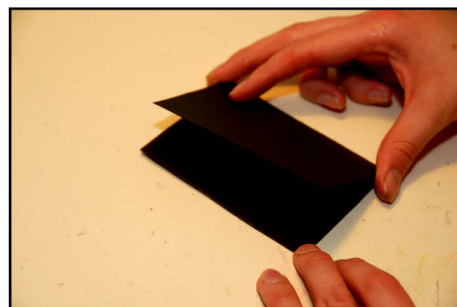

STEP 8: PIN THE TRUNK AND THE BRANCH TOGETHER BY ALIGNING THE HOLES AND PUSHING THE SPLIT PIN OR PAPER FASTENER THROUGH

STEP 9: OPEN OUT THE SPLIT PIN OR PAPER FASTENER ON THE BACK. REPEAT STEP 8 AND 9 FOR THE OTHER BRANCH

**FOR A SHORTER SESSION:
COMPLETE STEPS 2 TO 4**

THE STRANGER ON THE ROAD TO EMMAUS LUKE 24:13-35

YOU WILL NEED:

- TEMPLATE 1 PRINTED ONTO WHITE CARD
- TEMPLATE 2 PRINTED ONTO BLACK CARD
- COLOURED PENCILS OR FELT TIPS
- SCISSORS
- DOUBLE SIDED TAPE OR GLUE

STEP 1: COLOUR IN AND CUT OUT TEMPLATE 1

STEP 2: CUT INTO SLIT ALONG BTTOM FLAPS OF BURNING HEART

STEP 3: CUT OUT TEMPLATE 2

STEP 4: FOLD IT IN HALF ALONG DOTTED LINE

STEP 5: FOLD BIBLE PAGES IN HALF ALONG DOTTED LINE