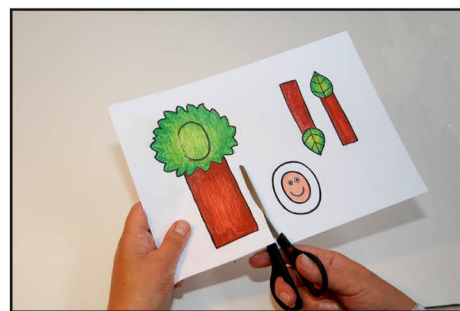

HEALING OF BLIND MAN

MARK 8:22-26

YOU WILL NEED:

- TEMPLATE PRINTED ONTO WHITE CARD
- COLOURED PENCILS OR FELT TIPS
- SHARP POINT (EG, BALL PEN, COMPASS)
- SCISSORS
- SPLIT PINS OR PAPER FASTENERS
- GLUE OR TAPE

STEP 1: COLOUR IN TEMPLATE

STEP 2: MAKE HOLES ON MARKED POINTS ON THE TREE TRUNK AND BRANCHES USING COMPASS OR BALL POINT PEN

STEP 3: CUT OUT DOORWAY IN TREE, ENSURING THAT YOU DON'T CUT ALONG DOTTED LINE

STEP 4: CUT OUT PIECES OF THE TEMPLATE

STEP 5: FOLD BACK DOOR IN LEAVES ALONG DOTTED LINE

STEP 6: TURN OVER TREE AND GLUE AROUND THE EDGE OF THE DOORWAY

STEP 7: STICK FACE DOWN ON DOORWAY SO FACE SHOWS THROUGH

STEP 10; STICK CROSS ON OUTSIDE OF TEMPLATE 2

**FOR A SHORTER SESSION:
PRECUT TEMPLATES**

**JESUS HELPED THE
PEOPLE ON THE ROAD TO
UNDERSTAND WHO GOD
WAS, AND TO SHOW
THEM THAT HE HAD
REALLY COME BACK TO
LIFE**