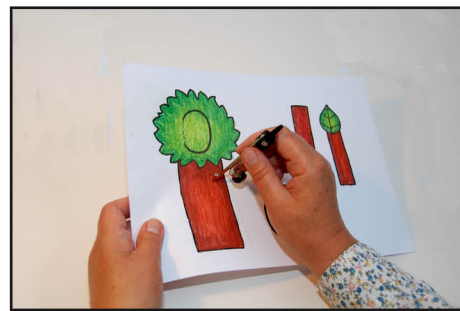

HEALING OF BLIND MAN

MARK 8:22-26

YOU WILL NEED:

- TEMPLATE PRINTED ONTO WHITE CARD
- COLOURED PENCILS OR FELT TIPS
- SHARP POINT (EG, BALL PEN, COMPASS)
- SCISSORS
- SPLIT PINS OR PAPER FASTENERS
- GLUE OR TAPE

STEP 1: COLOUR IN TEMPLATE

STEP 2: MAKE HOLES ON MARKED POINTS ON THE TREE TRUNK AND BRANCHES USING COMPASS OR BALL POINT PEN

STEP 3: CUT OUT DOORWAY IN TREE, ENSURING THAT YOU DON'T CUT ALONG DOTTED LINE

STEP 4: CUT OUT PIECES OF THE TEMPLATE

STEP 5: FOLD BACK DOOR IN LEAVES ALONG DOTTED LINE

STEP 6: TURN OVER TREE AND GLUE AROUND THE EDGE OF THE DOORWAY

STEP 7: STICK FACE DOWN ON DOORWAY SO FACE SHOWS THROUGH

STEP 10; STICK CROSS ON OUTSIDE OF TEMPLATE 2

**FOR A SHORTER SESSION:
PRECUT TEMPLATES**

**JESUS HELPED THE
PEOPLE ON THE ROAD TO
UNDERSTAND WHO GOD
WAS, AND TO SHOW
THEM THAT HE HAD
REALLY COME BACK TO
LIFE**