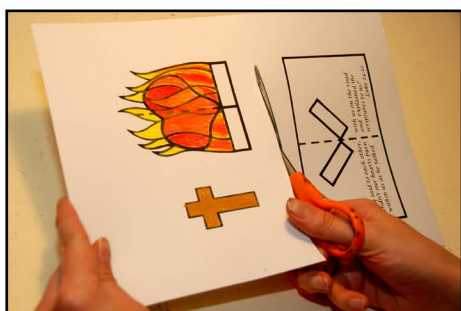

STEP 8: PIN THE TRUNK AND THE BRANCH TOGETHER BY ALIGNING THE HOLES AND PUSHING THE SPLIT PIN OR PAPER FASTENER THROUGH

STEP 9: OPEN OUT THE SPLIT PIN OR PAPER FASTENER ON THE BACK. REPEAT STEP 8 AND 9 FOR THE OTHER BRANCH

**FOR A SHORTER SESSION:
COMPLETE STEPS 2 TO 4**

THE STRANGER ON THE ROAD TO EMMAUS LUKE 24:13-35

YOU WILL NEED:

- TEMPLATE 1 PRINTED ONTO WHITE CARD
- TEMPLATE 2 PRINTED ONTO BLACK CARD
- COLOURED PENCILS OR FELT TIPS
- SCISSORS
- DOUBLE SIDED TAPE OR GLUE

STEP 1: COLOUR IN AND CUT OUT TEMPLATE 1

STEP 2: CUT INTO SLIT ALONG BTTOM FLAPS OF BURNING HEART

STEP 3: CUT OUT TEMPLATE 2

STEP 4: FOLD IT IN HALF ALONG DOTTED LINE

STEP 5: FOLD BIBLE PAGES IN HALF ALONG DOTTED LINE