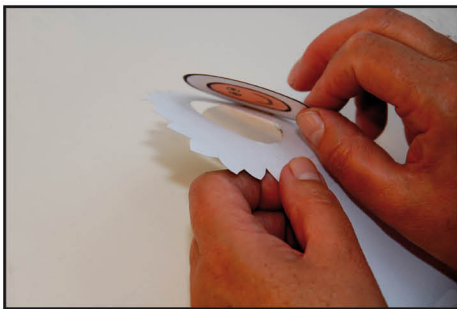

HEALING OF BLIND MAN

MARK 8:22-26

YOU WILL NEED:

- TEMPLATE PRINTED ONTO WHITE CARD
- COLOURED PENCILS OR FELT TIPS
- SHARP POINT (EG, BALL PEN, COMPASS)
- SCISSORS
- SPLIT PINS OR PAPER FASTENERS
- GLUE OR TAPE

STEP 1: COLOUR IN TEMPLATE

STEP 2: MAKE HOLES ON MARKED POINTS ON THE TREE TRUNK AND BRANCHES USING COMPASS OR BALL POINT PEN

STEP 3: CUT OUT DOORWAY IN TREE, ENSURING THAT YOU DON'T CUT ALONG DOTTED LINE

STEP 4: CUT OUT PIECES OF THE TEMPLATE

STEP 5: FOLD BACK DOOR IN LEAVES ALONG DOTTED LINE

STEP 6: TURN OVER TREE AND GLUE AROUND THE EDGE OF THE DOORWAY

STEP 7: STICK FACE DOWN ON DOORWAY SO FACE SHOWS THROUGH

STEP 8: PIN THE TRUNK AND THE BRANCH TOGETHER BY ALIGNING THE HOLES AND PUSHING THE SPLIT PIN OR PAPER FASTENER THROUGH

STEP 9: OPEN OUT THE SPLIT PIN OR PAPER FASTENER ON THE BACK. REPEAT STEP 8 AND 9 FOR THE OTHER BRANCH