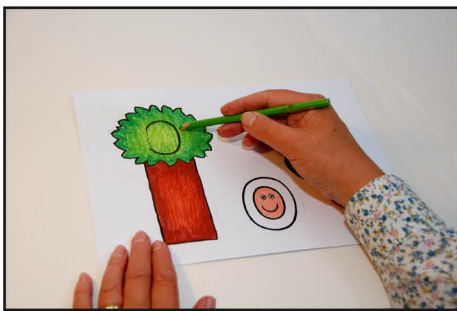

HEALING OF BLIND MAN

MARK 8:22-26

YOU WILL NEED:

- TEMPLATE PRINTED ONTO WHITE CARD
- COLOURED PENCILS OR FELT TIPS
- SHARP POINT (EG, BALL PEN, COMPASS)
- SCISSORS
- SPLIT PINS OR PAPER FASTENERS
- GLUE OR TAPE

STEP 1: COLOUR IN TEMPLATE

STEP 2: MAKE HOLES ON MARKED POINTS ON THE TREE TRUNK AND BRANCHES USING COMPASS OR BALL POINT PEN

STEP 3: CUT OUT DOORWAY IN TREE, ENSURING THAT YOU DON'T CUT ALONG DOTTED LINE

STEP 4: CUT OUT PIECES OF THE TEMPLATE

STEP 5: FOLD BACK DOOR IN LEAVES ALONG DOTTED LINE

STEP 6: TURN OVER TREE AND GLUE AROUND THE EDGE OF THE DOORWAY

STEP 7: STICK FACE DOWN ON DOORWAY SO FACE SHOWS THROUGH

STEP 10; STICK CROSS ON OUTSIDE OF TEMPLATE 2

**FOR A SHORTER SESSION:
PRECUT TEMPLATES**

**JESUS HELPED THE
PEOPLE ON THE ROAD TO
UNDERSTAND WHO GOD
WAS, AND TO SHOW
THEM THAT HE HAD
REALLY COME BACK TO
LIFE**