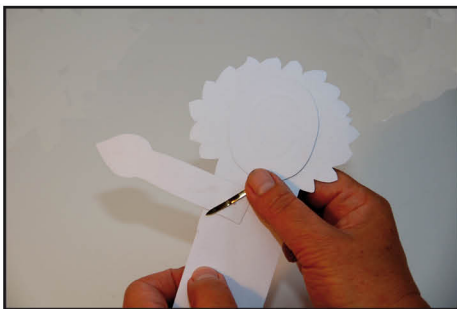

STEP 1: COLOUR IN TEMPLATE

STEP 2: MAKE HOLES ON MARKED POINTS ON THE TREE TRUNK AND BRANCHES USING COMPASS OR BALL POINT PEN

STEP 3: CUT OUT DOORWAY IN TREE, ENSURING THAT YOU DON'T CUT ALONG DOTTED LINE

STEP 4: CUT OUT PIECES OF THE TEMPLATE

STEP 5: FOLD BACK DOOR IN LEAVES ALONG DOTTED LINE

STEP 6: TURN OVER TREE AND GLUE AROUND THE EDGE OF THE DOORWAY

STEP 7: STICK FACE DOWN ON DOORWAY SO FACE SHOWS THROUGH

STEP 8: PIN THE TRUNK AND THE BRANCH TOGETHER BY ALIGNING THE HOLES AND PUSHING THE SPLIT PIN OR PAPER FASTENER THROUGH

STEP 9: OPEN OUT THE SPLIT PIN OR PAPER FASTENER ON THE BACK. REPEAT STEP 8 AND 9 FOR THE OTHER BRANCH