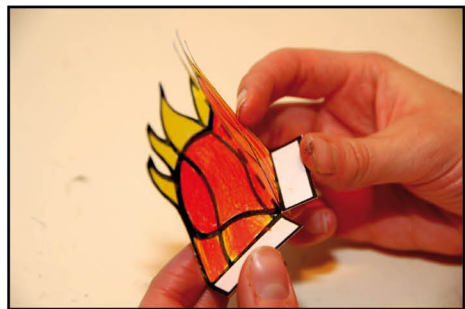

STEP 8: FOLD BURNING HEART ALONG DOTTED LINES AND FOLD OUT THE FLAPS