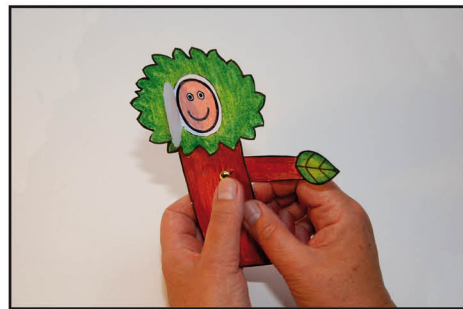

STEP 1: COLOUR IN TEMPLATE

STEP 2: MAKE HOLES ON MARKED POINTS ON THE TREE TRUNK AND BRANCHES USING COMPASS OR BALL POINT PEN

STEP 3: CUT OUT DOORWAY IN TREE, ENSURING THAT YOU DON'T CUT ALONG DOTTED LINE

STEP 4: CUT OUT PIECES OF THE TEMPLATE

STEP 5: FOLD BACK DOOR IN LEAVES ALONG DOTTED LINE

STEP 6: TURN OVER TREE AND GLUE AROUND THE EDGE OF THE DOORWAY

STEP 7: STICK FACE DOWN ON DOORWAY SO FACE SHOWS THROUGH

STEP 8: PIN THE TRUNK AND THE BRANCH TOGETHER BY ALIGNING THE HOLES AND PUSHING THE SPLIT PIN OR PAPER FASTENER THROUGH

STEP 9: OPEN OUT THE SPLIT PIN OR PAPER FASTENER ON THE BACK. REPEAT STEP 8 AND 9 FOR THE OTHER BRANCH