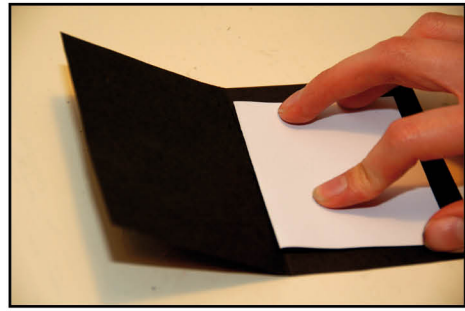

STEP 8: PIN THE TRUNK AND THE BRANCH TOGETHER BY ALIGNING THE HOLES AND PUSHING THE SPLIT PIN OR PAPER FASTENER THROUGH

STEP 9: OPEN OUT THE SPLIT PIN OR PAPER FASTENER ON THE BACK. REPEAT STEP 8 AND 9 FOR THE OTHER BRANCH

STEP 1: COLOUR IN AND CUT OUT TEMPLATE 1

STEP 2: CUT INTO SLIT ALONG BTTOM FLAPS OF BURNING HEART

STEP 3: CUT OUT TEMPLATE 2

STEP 4: FOLD IT IN HALF ALONG DOTTED LINE

STEP 5: FOLD BIBLE PAGES IN HALF ALONG DOTTED LINE