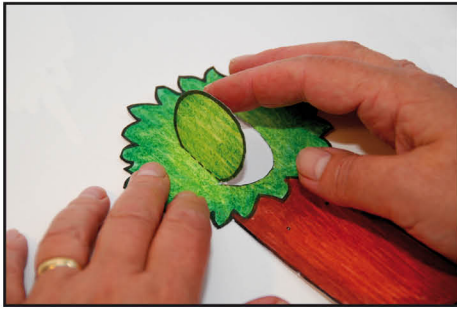

HEALING OF BLIND MAN

MARK 8:22-26

YOU WILL NEED:

- TEMPLATE PRINTED ONTO WHITE CARD
- COLOURED PENCILS OR FELT TIPS
- SHARP POINT (EG, BALL PEN, COMPASS)
- SCISSORS
- SPLIT PINS OR PAPER FASTENERS
- GLUE OR TAPE

STEP 1: COLOUR IN TEMPLATE

STEP 2: MAKE HOLES ON MARKED POINTS ON THE TREE TRUNK AND BRANCHES USING COMPASS OR BALL POINT PEN

STEP 3: CUT OUT DOORWAY IN TREE, ENSURING THAT YOU DON'T CUT ALONG DOTTED LINE

STEP 4: CUT OUT PIECES OF THE TEMPLATE

STEP 5: FOLD BACK DOOR IN LEAVES ALONG DOTTED LINE

STEP 6: TURN OVER TREE AND GLUE AROUND THE EDGE OF THE DOORWAY

STEP 7: STICK FACE DOWN ON DOORWAY SO FACE SHOWS THROUGH

STEP 8: PIN THE TRUNK AND THE BRANCH TOGETHER BY ALIGNING THE HOLES AND PUSHING THE SPLIT PIN OR PAPER FASTENER THROUGH

STEP 9: OPEN OUT THE SPLIT PIN OR PAPER FASTENER ON THE BACK. REPEAT STEP 8 AND 9 FOR THE OTHER BRANCH