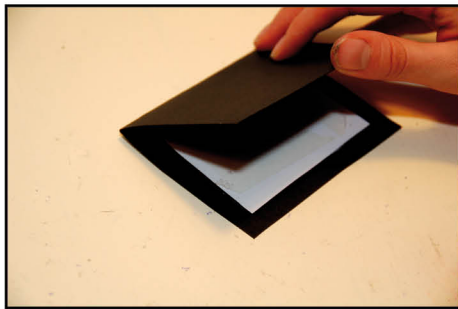

STEP 7: FOLD OTHER SIDE OF TEMPLATE 2 AND STICK IT ON TOP