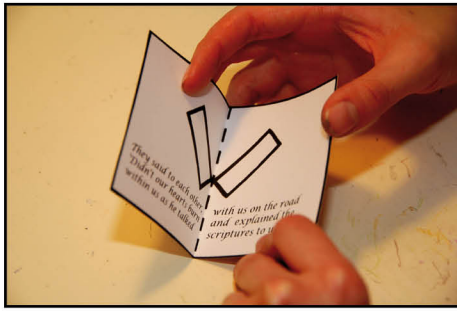

STEP 8: PIN THE TRUNK AND THE BRANCH TOGETHER BY ALIGNING THE HOLES AND PUSHING THE SPLIT PIN OR PAPER FASTENER THROUGH

STEP 9: OPEN OUT THE SPLIT PIN OR PAPER FASTENER ON THE BACK. REPEAT STEP 8 AND 9 FOR THE OTHER BRANCH

STEP 1: COLOUR IN AND CUT OUT TEMPLATE 1

STEP 2: CUT INTO SLIT ALONG BTTOM FLAPS OF BURNING HEART

STEP 3: CUT OUT TEMPLATE 2

STEP 4: FOLD IT IN HALF ALONG DOTTED LINE

STEP 5: FOLD BIBLE PAGES IN HALF ALONG DOTTED LINE

STEP 10; STICK CROSS ON OUTSIDE OF TEMPLATE 2

**FOR A SHORTER SESSION:
PRECUT TEMPLATES**

**JESUS HELPED THE
PEOPLE ON THE ROAD TO
UNDERSTAND WHO GOD
WAS, AND TO SHOW
THEM THAT HE HAD
REALLY COME BACK TO
LIFE**