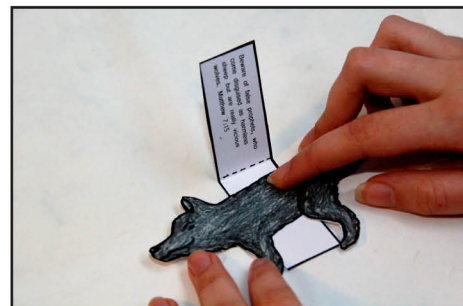

**HOW TO USE THIS AS A
TEACHING AID:
CLOSE THE CARD AND DESCRIBE
BEING WITH GOD AS BEING IN THE
LIGHT. OPEN THE CARD AND LOOK
AT THE SIDE WITH THE OVAL CUT
OUT, SAYING THAT BEING WITHOUT
GOD IS LIKE EMPTINESS, DARKNESS
AND HAVING NOTHING. HEAVEN IS
BEING WITH GOD FOREVER; HELL IS
BEING AWAY FROM GOD
FOREVER**

God is light and in him
there is no darkness at all
1 John 1:5

God is light and in him
there is no darkness at all
1 John 1:5

WOLF IN SHEEP'S CLOTHING

MATTHEW 7:15-23

YOU WILL NEED:

- TEMPLATE PRINTED ONTO WHITE CARD
- SCISSORS
- GLUE STICK
- COTTON PADS
- COLOURED PENCILS OR FELT TIPS

STEP 1: COLOUR IN WOLF

STEP 2: CUT OUT WOLF AND VERSE

STEP 3: FOLD VERSE IN HALF

STEP 4: STICK PLAIN HALF OF VERSE ON THE BACK OF THE WOLF

STEP 5: STICK COTTON PADS ON FRONT AND BACK OF THE VERSE

STEP 6: FOLD THE VERSE PIECE DOWN SO IT COVERS THE WOLF BODY, AND YOU CAN LIFT IT UP AND DOWN