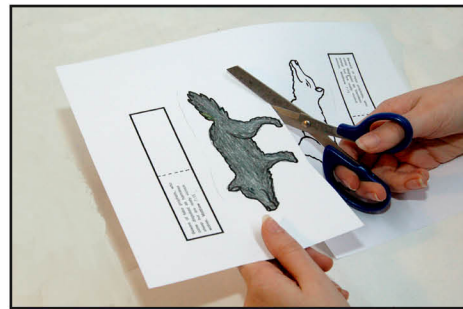

God is light and in him
there is no darkness at all
1 John 1:5

God is light and in him
there is no darkness at all
1 John 1:5

WOLF IN SHEEP'S CLOTHING

MATTHEW 7:15-23

YOU WILL NEED:

- TEMPLATE PRINTED ONTO WHITE CARD
- SCISSORS
- GLUE STICK
- COTTON PADS
- COLOURED PENCILS OR FELT TIPS

STEP 1: COLOUR IN WOLF

STEP 2: CUT OUT WOLF AND VERSE

STEP 3: FOLD VERSE IN HALF

STEP 4: STICK PLAIN HALF OF VERSE ON THE BACK OF THE WOLF

STEP 5: STICK COTTON PADS ON FRONT AND BACK OF THE VERSE

STEP 6: FOLD THE VERSE PIECE DOWN SO IT COVERS THE WOLF BODY, AND YOU CAN LIFT IT UP AND DOWN