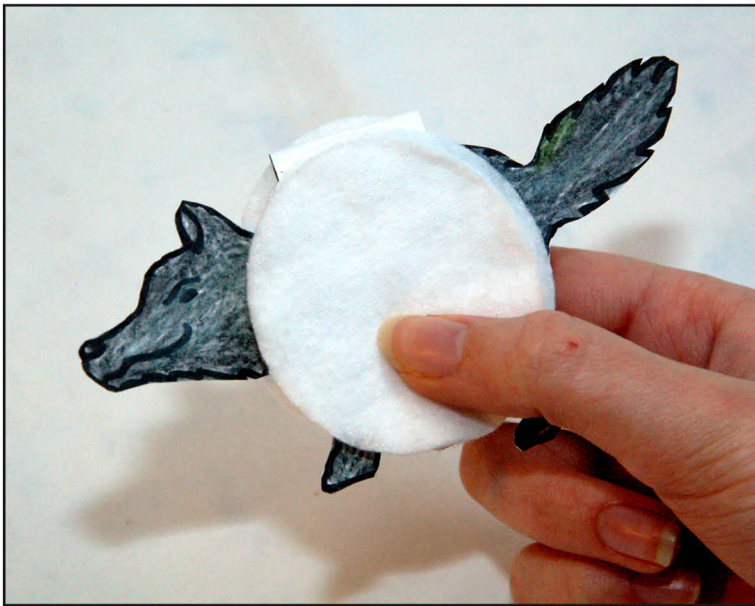

God is light and in him
there is no darkness at all
1 John 1:5

God is light and in him
there is no darkness at all
1 John 1:5

WOLF IN SHEEP'S CLOTHING

MATTHEW 7:15-23

YOU WILL NEED:

- TEMPLATE PRINTED ONTO WHITE CARD
- SCISSORS
- GLUE STICK
- COTTON PADS
- COLOURED PENCILS OR FELT TIPS

STEP 1: COLOUR IN WOLF

STEP 2: CUT OUT WOLF AND VERSE

STEP 3: FOLD VERSE IN HALF

STEP 4: STICK PLAIN HALF OF VERSE ON THE BACK OF THE WOLF

STEP 5: STICK COTTON PADS ON FRONT AND BACK OF THE VERSE

STEP 6: FOLD THE VERSE PIECE DOWN SO IT COVERS THE WOLF BODY, AND YOU CAN LIFT IT UP AND DOWN