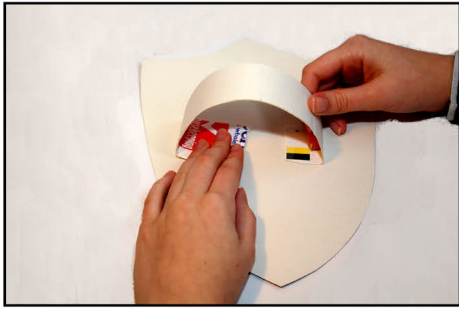

FOR A SHORTER SESSION:
COMPLETE STEP 1, 2, 4 AND 5

STEP 1: CUT OUT TEMPLATE 1

STEP 2: STICK IT ON CEREAL BOX

STEP 3: CUT AROUND SHIELD
OUTLINE

STEP 4: CUT A STRIP OF CEREAL
BOX AND FOLD IT AT THE ENDS

STEP 5: STICK FLAPS ONTO THE BACK OF THE SHIELD

STEP 6: COLOUR IN TEMPLATE 2 AND CUT OUT TEMPLATE 2 AND 3

STEP 7: STICK PIECES ONTO SHIELD

STEP 8: BLOW UP A MODELLING BALLOON AND FOLD THE 'END INTO AN 'S' SHAPE

STEP 9: GRASP THE 'S' IN THE MIDDLE

STEP 10: TO MAKE A BALLOON SWORD, TWIST THE 'S' FROM THAT MIDDLE POINT