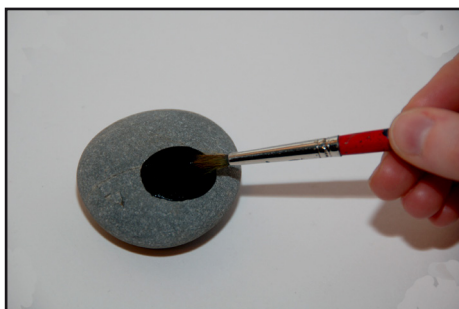

TRIUMPHAL ENTRY (EVEN THE ROCKS WILL CRY OUT) LUKE 19:28-44

YOU WILL NEED:

- STONE
- BLACK PAINT
- BRUSH
- GOOGLE EYES
- GLUE

STEP 1: PAINT A BLACK CIRCLE ON A STONE

TIP: YOU COULD USE A THUMB PRINT INSTEAD OF A BRUSH

STEP 2: STICK GOOGLE EYES TO MAKE A FACE

JESUS IS KING
OVER EVERYTHING
IN THE WORLD,
EVEN ROCKS