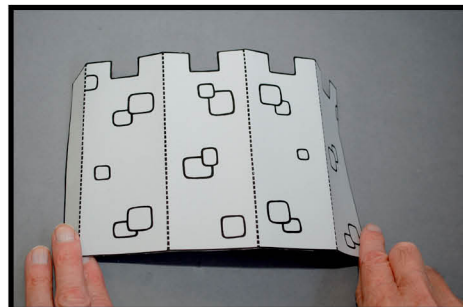

Joseph Goes to Prison

Genesis 39:20-40:23

You will need:

- template 1 printed onto white card
- template 2 printed onto coloured card
- scissors
- double-sided tape or glue
- tape
- coloured pencils or felt tips

Step 1: colour in template 1.

Step 2: cut out template 1.

Step 3: cut out template 2.

Step 4: fold template 2 along dotted lines.

Step 5: stick figures from template 2 on the unprinted side of template 2.

Step 6: stick prison together using tab.

For a shorter session:
prepare step 2 and 3.

Joseph was put into prison after doing the right thing. He spent many years there, but God still had a plan.

Template 1