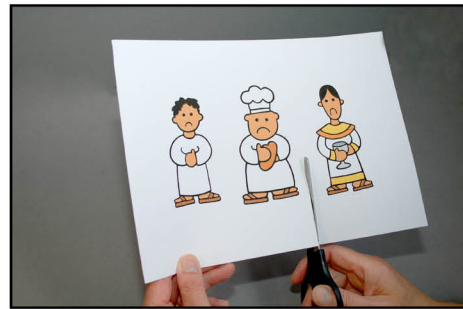

Joseph Goes to Prison

Genesis 39:20-40:23

You will need:

- template 1 printed onto white card
- template 2 printed onto coloured card
- scissors
- double-sided tape or glue
- tape
- coloured pencils or felt tips

Step 1: colour in template 1.

Step 2: cut out template 1.

Step 3: cut out template 2.

Step 4: fold template 2 along dotted lines.

Step 5: stick figures from template 2 on the unprinted side of template 2.

Step 6: stick prison together using tab.

For a shorter session:
prepare step 2 and 3.

Joseph was put into prison after doing the right thing. He spent many years there, but God still had a plan.

Template 1