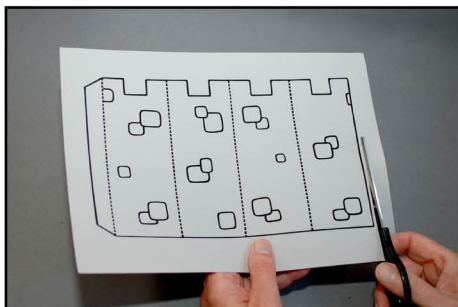

Joseph Goes to Prison

Genesis 39:20-40:23

You will need:

- template 1 printed onto white card
- template 2 printed onto coloured card
- scissors
- double-sided tape or glue
- tape
- coloured pencils or felt tips

Step 1: colour in template 1.

Step 2: cut out template 1.

Step 3: cut out template 2.

Step 4: fold template 2 along dotted lines.

Step 5: stick figures from template 2 on the unprinted side of template 2.

Step 6: stick prison together using tab.

For a shorter session:
prepare step 2 and 3.

Joseph was put into prison after doing the right thing. He spent many years there, but God still had a plan.

Template 1