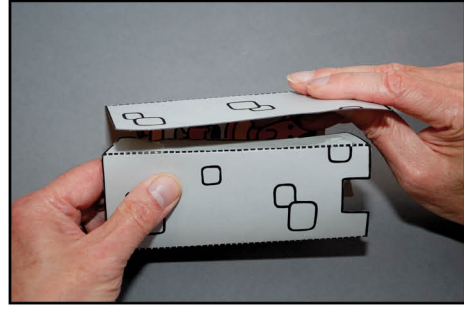

Joseph Goes to Prison

Genesis 39:20-40:23

You will need:

- template 1 printed onto white card
- template 2 printed onto coloured card
- scissors
- double-sided tape or glue
- tape
- coloured pencils or felt tips

Step 1: colour in template 1.

Step 2: cut out template 1.

Step 3: cut out template 2.

Step 4: fold template 2 along dotted lines.

Step 5: stick figures from template 2 on the unprinted side of template 2.

Step 6: stick prison together using tab.

For a shorter session:
prepare step 2 and 3.

Joseph was put into prison after doing the right thing. He spent many years there, but God still had a plan.

Template 1