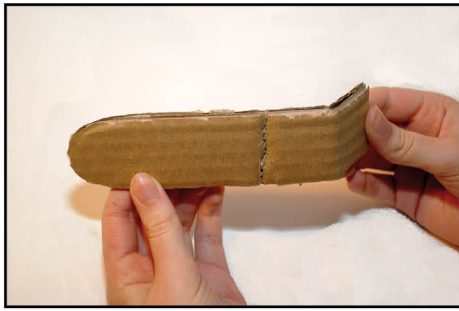

STEP 1: COLOUR IN TEMPLATE

STEP 2: CUT OUT FISH

STEP 3: CUT RING OFF BOWL

STEP 4: CUT HANDLE SHAPE OUT OF THICK CARD (TEMPLATE PROVIDED IF NECESSARY)

STEP 5: FOLD THE TIP DOWN

STEP 6: STICK IT TO THE BOWL USING TAPE

STEP 7: COVER THE PAN SHAPE IN SILVER TISSUE PAPER OR TIN FOIL

STEP 8: STICK THE FISH IN IT

**FOR A SHORTER SESSION:
PREPARE STEP 4 TO 6
FOR A SHORTER SESSION STILL:
PREPARE STEP 2**

**JESUS SHOWED HE
HAD FULLY COME
BACK TO LIFE BY
EATING WITH THE
DISCIPLES**