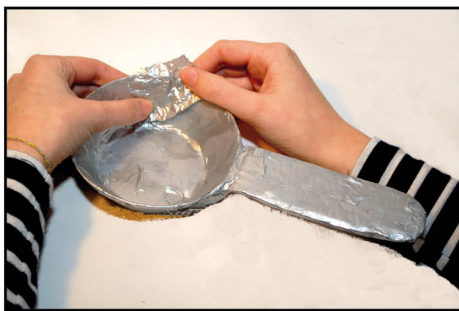

STEP 1: COLOUR IN TEMPLATE

STEP 2: CUT OUT FISH

STEP 3: CUT RING OFF BOWL

STEP 4: CUT HANDLE SHAPE OUT OF THICK CARD (TEMPLATE PROVIDED IF NECESSARY)

STEP 5: FOLD THE TIP DOWN

STEP 6: STICK IT TO THE BOWL USING TAPE

STEP 7: COVER THE PAN SHAPE IN SILVER TISSUE PAPER OR TIN FOIL

STEP 8: STICK THE FISH IN IT

**FOR A SHORTER SESSION:
PREPARE STEP 4 TO 6
FOR A SHORTER SESSION STILL:
PREPARE STEP 2**

**JESUS SHOWED HE
HAD FULLY COME
BACK TO LIFE BY
EATING WITH THE
DISCIPLES**