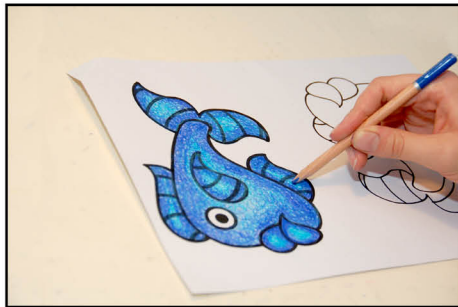

COME AND HAVE BREAKFAST

JOHN 21:1-14

YOU WILL NEED

- THICK CARD
- POLYSTYRENE OR STYROFOAM BOWL
- COLOURED PENCILS OR FELT TIPS
- GLUE
- TAPE
- SCISSORS
- SILVER TISSUE PAPER OR TIN FOIL
- TEMPLATE PRINTED ONTO WHITE OR COLOURED CARD

STEP 1: COLOUR IN TEMPLATE

STEP 2: CUT OUT FISH

STEP 3: CUT RING OFF BOWL

STEP 4: CUT HANDLE SHAPE OUT OF THICK CARD (TEMPLATE PROVIDED IF NECESSARY)

STEP 5: FOLD THE TIP DOWN

STEP 6: STICK IT TO THE BOWL USING TAPE

STEP 7: COVER THE PAN SHAPE IN SILVER TISSUE PAPER OR TIN FOIL

STEP 8: STICK THE FISH IN IT

**FOR A SHORTER SESSION:
PREPARE STEP 4 TO 6
FOR A SHORTER SESSION STILL:
PREPARE STEP 2**

**JESUS SHOWED HE
HAD FULLY COME
BACK TO LIFE BY
EATING WITH THE
DISCIPLES**