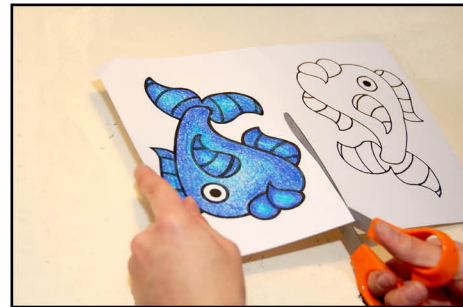

COME AND HAVE BREAKFAST

JOHN 21:1-14

YOU WILL NEED

- THICK CARD
- POLYSTYRENE OR STYROFOAM BOWL
- COLOURED PENCILS OR FELT TIPS
- GLUE
- TAPE
- SCISSORS
- SILVER TISSUE PAPER OR TIN FOIL
- TEMPLATE PRINTED ONTO WHITE OR COLOURED CARD

STEP 1: COLOUR IN TEMPLATE

STEP 2: CUT OUT FISH

STEP 3: CUT RING OFF BOWL

STEP 4: CUT HANDLE SHAPE OUT OF THICK CARD (TEMPLATE PROVIDED IF NECESSARY)

STEP 5: FOLD THE TIP DOWN

STEP 6: STICK IT TO THE BOWL USING TAPE

STEP 7: COVER THE PAN SHAPE IN SILVER TISSUE PAPER OR TIN FOIL

STEP 8: STICK THE FISH IN IT

**FOR A SHORTER SESSION:
PREPARE STEP 4 TO 6
FOR A SHORTER SESSION STILL:
PREPARE STEP 2**

**JESUS SHOWED HE
HAD FULLY COME
BACK TO LIFE BY
EATING WITH THE
DISCIPLES**