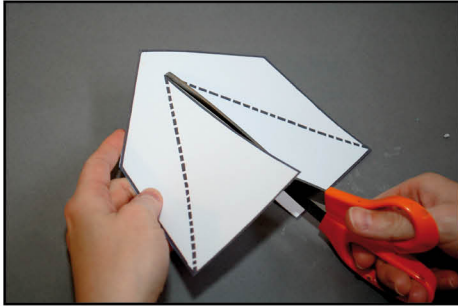

SAUL IS REJECTED 1 SAMUEL 15:10-35

YOU WILL NEED:

- TEMPLATE 1 AND 2 PRINTED ONTO WHITE CARD
- YELLOW OR ORANGE CARD
- COLOURED PENCILS OR FELT TIPS
- SCISSORS
- GLUE STICK

STEP 1: COLOUR IN TEMPLATE 1

STEP 2: CUT OUT TEMPLATE 1

STEP 3: STICK KING AND ANIMAL TENT SHAPE ONTO YELLOW CARD

STEP 4: CUT OUT THE TENT OUTLINE ON TEMPLATE 2

STEP 5: CUT UP VERTICAL LINE IN THE MIDDLE OF TENT

STEP 6: FOLD TENT FLAPS ALONG DOTTED LINES

STEP 7: STICK TENT ONTO ANIMAL TENT SHAPE