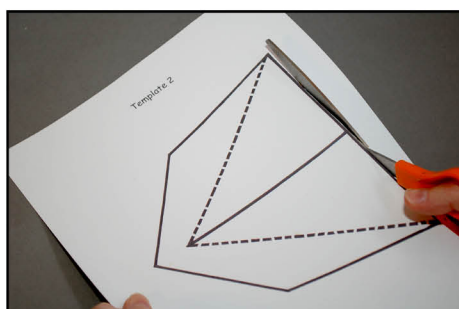

SAUL IS REJECTED 1 SAMUEL 15:10-35

YOU WILL NEED:

- TEMPLATE 1 AND 2 PRINTED ONTO WHITE CARD
- YELLOW OR ORANGE CARD
- COLOURED PENCILS OR FELT TIPS
- SCISSORS
- GLUE STICK

STEP 1: COLOUR IN TEMPLATE 1

STEP 2: CUT OUT TEMPLATE 1

STEP 3: STICK KING AND ANIMAL TENT SHAPE ONTO YELLOW CARD

STEP 4: CUT OUT THE TENT OUTLINE ON TEMPLATE 2

STEP 5: CUT UP VERTICAL LINE IN THE MIDDLE OF TENT

STEP 6: FOLD TENT FLAPS ALONG DOTTED LINES

STEP 7: STICK TENT ONTO ANIMAL TENT SHAPE