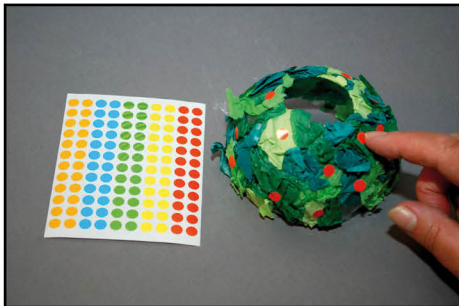

The Fall

Genesis 3:1-4:1

You will need:

- template printed onto coloured card
- 2 litre plastic bottle
- scissors
- glue
- green tissue paper
- coloured circle stickers
- toilet roll or half a kitchen roll
- tape

Step 1: cut out snake from template

Step 2: cut into the spiral of the snake

Step 3: spiral the snake around the toilet roll, securing it with tape at each end

Step 4: cut the head off the bottle

Step 5: cut the very top off
Note: this step can be skipped if short of time

Step 6: cover it with green tissue paper

Step 7: cover it with coloured stickers to be the fruit

Step 8: put the bottle head on top of the toilet roll

For a shorter session:
prepare step 4 and 5
for a shorter session still:
Prepare step 1 and 2