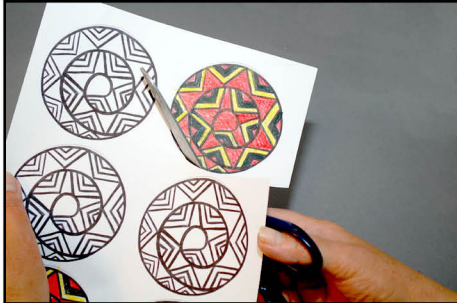

The Fall

Genesis 3:1-4:1

You will need:

- template printed onto coloured card
- 2 litre plastic bottle
- scissors
- glue
- green tissue paper
- coloured circle stickers
- toilet roll or half a kitchen roll
- tape

Step 1: cut out snake from template

Step 2: cut into the spiral of the snake

Step 3: spiral the snake around the toilet roll, securing it with tape at each end

Step 4: cut the head off the bottle

Step 5: cut the very top off
Note: this step can be skipped if short of time

Step 6: cover it with green tissue paper

Step 7: cover it with coloured stickers to be the fruit

Step 8: put the bottle head on top of the toilet roll

For a shorter session:
prepare step 4 and 5
for a shorter session still:
Prepare step 1 and 2