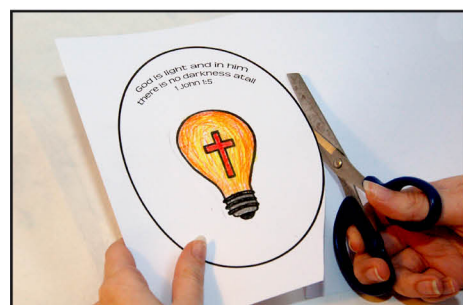

HELL

YOU WILL NEED:

- TEMPLATE 1 PRINTED ONTO BLACK CARD
- TEMPLATE 2 PRINTED ONTO WHITE CARD
- COLOURED PENCILS OR FELT TIPS
- SCISSORS
- GLUE STICK

STEP 1: CUT OUT THE OVAL ON TEMPLATE 1 WHILST KEEPING THE REST OF THE CARD INTACT

STEP 2: FOLD TEMPLATE 1 IN HALF

STEP 3: COLOUR IN LIGHT BULB ON TEMPLATE 2

STEP 4: CUT AROUND THE OVAL

STEP 5: STICK TEMPLATE 2 IN-SIDE TEMPLATE 1

FINISHED

**FOR A SHORTER SESSION:
PREPARE STEP 1 AND 4**

**GOD IS LIGHT, AND
IF WE ARE NOT
FRIENDS WITH GOD
WE ARE IN
DARKNESS AND WE
LOSE EVERYTHING**

**HOW TO USE THIS AS A
TEACHING AID:
CLOSE THE CARD AND DESCRIBE
BEING WITH GOD AS BEING IN THE
LIGHT. OPEN THE CARD AND LOOK
AT THE SIDE WITH THE OVAL CUT
OUT, SAYING THAT BEING WITHOUT
GOD IS LIKE EMPTINESS, DARKNESS
AND HAVING NOTHING. HEAVEN IS
BEING WITH GOD FOREVER; HELL IS
BEING AWAY FROM GOD
FOREVER**