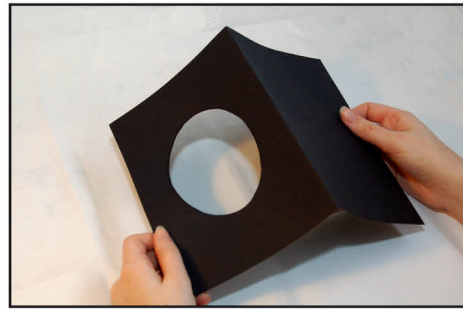

HELL

YOU WILL NEED:

- TEMPLATE 1 PRINTED ONTO BLACK CARD
- TEMPLATE 2 PRINTED ONTO WHITE CARD
- COLOURED PENCILS OR FELT TIPS
- SCISSORS
- GLUE STICK

STEP 1: CUT OUT THE OVAL ON TEMPLATE 1 WHILST KEEPING THE REST OF THE CARD INTACT

STEP 2: FOLD TEMPLATE 1 IN HALF

STEP 3: COLOUR IN LIGHT BULB ON TEMPLATE 2

STEP 4: CUT AROUND THE OVAL

STEP 5: STICK TEMPLATE 2 IN-SIDE TEMPLATE 1

FINISHED

**FOR A SHORTER SESSION:
PREPARE STEP 1 AND 4**

**GOD IS LIGHT, AND
IF WE ARE NOT
FRIENDS WITH GOD
WE ARE IN
DARKNESS AND WE
LOSE EVERYTHING**