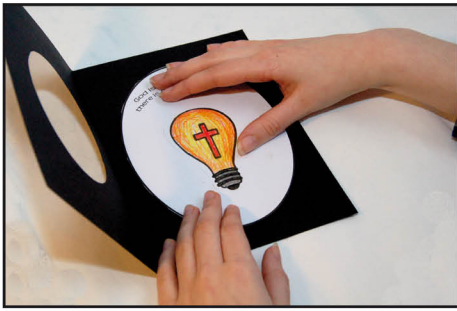

HELL

YOU WILL NEED:

- TEMPLATE 1 PRINTED ONTO BLACK CARD
- TEMPLATE 2 PRINTED ONTO WHITE CARD
- COLOURED PENCILS OR FELT TIPS
- SCISSORS
- GLUE STICK

STEP 1: CUT OUT THE OVAL ON TEMPLATE 1 WHILST KEEPING THE REST OF THE CARD INTACT

STEP 2: FOLD TEMPLATE 1 IN HALF

STEP 3: COLOUR IN LIGHT BULB ON TEMPLATE 2

STEP 4: CUT AROUND THE OVAL

STEP 5: STICK TEMPLATE 2 IN-SIDE TEMPLATE 1

FINISHED

**FOR A SHORTER SESSION:
PREPARE STEP 1 AND 4**

**GOD IS LIGHT, AND
IF WE ARE NOT
FRIENDS WITH GOD
WE ARE IN
DARKNESS AND WE
LOSE EVERYTHING**

**HOW TO USE THIS AS A
TEACHING AID:
CLOSE THE CARD AND DESCRIBE
BEING WITH GOD AS BEING IN THE
LIGHT. OPEN THE CARD AND LOOK
AT THE SIDE WITH THE OVAL CUT
OUT, SAYING THAT BEING WITHOUT
GOD IS LIKE EMPTINESS, DARKNESS
AND HAVING NOTHING. HEAVEN IS
BEING WITH GOD FOREVER; HELL IS
BEING AWAY FROM GOD
FOREVER**