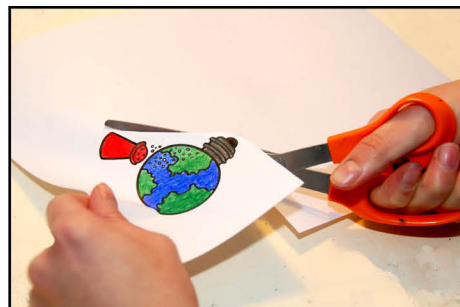

YOU ARE THE LIGHT OF THE WORLD; YOU ARE THE SALT OF THE EARTH

MATTHEW 5:13-16

YOU WILL NEED:

- TEMPLATE PRINTED ONTO PAPER
- POLYSTYRENE CUP
- TOILET ROLL OR KITCHEN ROLL
- SCISSORS
- STRING OR YARN
- SELLOTAPE
- GLUE
- PAINT

STEP 1: COLOUR IN TEMPLATE

STEP 2: CUT OUT TEMPLATE

STEP 3: CUT OFF TOP OF CUP

STEP 4: STICK TEMPLATE ONTO CUP

STEP 5: TAPE YARN OR STRING INSIDE OF CUP

STEP 6: PAINT TOILET ROLL OR KITCHEN ROLL

STEP 7: ONCE PAINT IS DRY, APPLY GLUE TO TOP EDGE OF TOILET ROLL OR KITCHEN ROLL